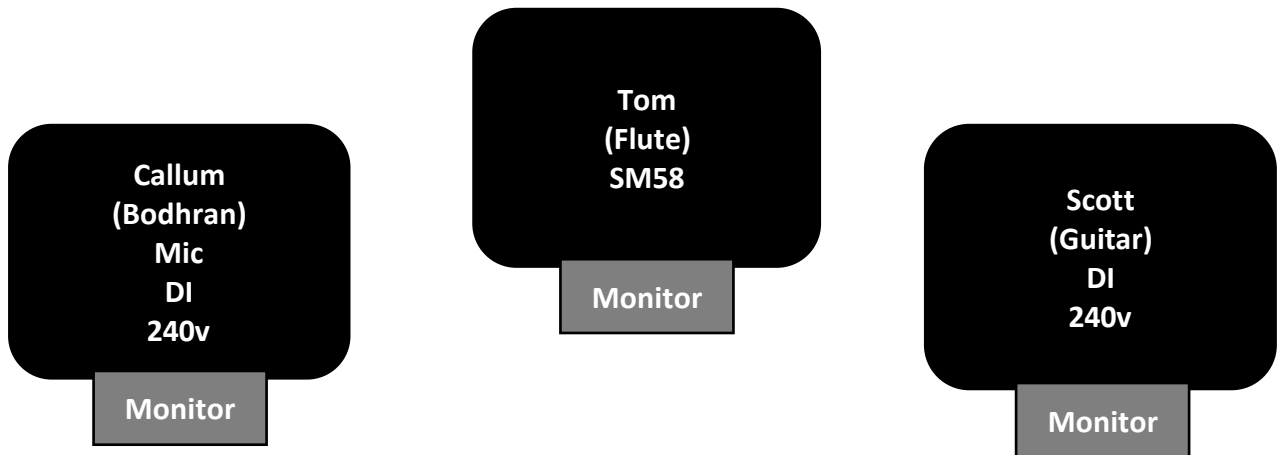

Tom Campbell Trio

2021

Stage Plot

Channel List

Input	Instrument	Microphone	Notes	Stand
1	Stomp Box	DI	240v	
2	Bodhran	Mic (SM57 or Similar)	Please provide mic	Short Boom
3	Flute	SM58	Own Mic	Standard Boom
4	Guitar	DI	Own DI	

Monitoring

3 separate monitor mixes are required